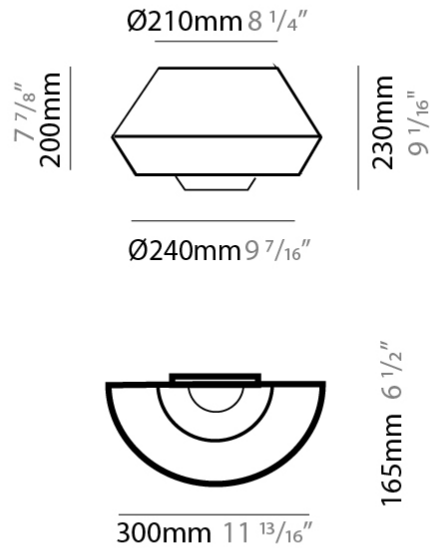

base number   Finish
Options

PROJECT	_____
TYPE	_____
SPECIFIER	_____
QUANTITY	_____
DATE	_____

1. To build a product code in our configurator select the specify button on the base model # product page
2. To build a manual product code on this datasheet choose from the options listed below in blue font and add the suffix to the base model #

GENERAL

Series: Banyo _____
Partner: Ole _____
Division: Design _____
Installation: Surface _____
Product Type: Wall Surface _____
Mounting Location: Wall _____
Light Distribution: Indirect _____

PHYSICAL

Shape: Round _____
Width (mm): 300 _____
Width (in): 11 ¹³/₁₆ _____
Height (mm): 230 _____
Depth (mm): 300 _____
Height (in): 9 ¹/₁₆ _____
Extension (mm): 165 _____
Extension (in): 6 ¹/₂ _____
Weight (kg): 1.1 _____
Weight (lbs): 2.4 _____
Diffuser: Satin Glass _____
Fixture Finish: BEI / BLK / BLU / COG / DGN / GRY / MRN / MOC / MUS / OLV / SIL / STN / TER / WHI _____
Holder Finish: MBK _____
Fixture Material: Fabric Cord / Metal _____
Primary Material: Fabric - Recycled _____
Upon Request: Matte White Holder and Accent Finish _____

ELECTRICAL

Number of Lamps: 1 _____
Lamp Type: LED Retrofit _____
Lamp Shape: A19 _____
Bulb Included: Bulb Not Included _____
Max. Wattage Per Lamp (W): 15 _____
Lamp Base: E26 _____
Input Voltage (V): 120 _____
Upon Request: 277Vac / GU24 _____

LED

OPTICAL

RATINGS AND CERTIFICATIONS

Certified By: Certified for North American Standards _____
IP rating: IP20 _____